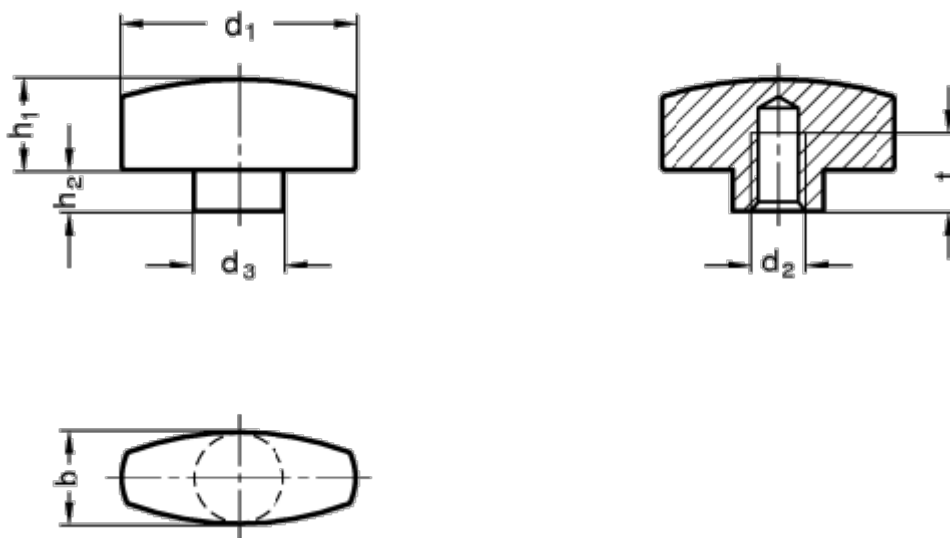

Article number: 201303447A

Description: E+G wing knob GN 434-34-M6-MT
Stainless steel

Measures

b	= 13
d1	= 34
d2	= M6
d3	= 12
h1	= 12
h2	= 5.0
t min	= 10